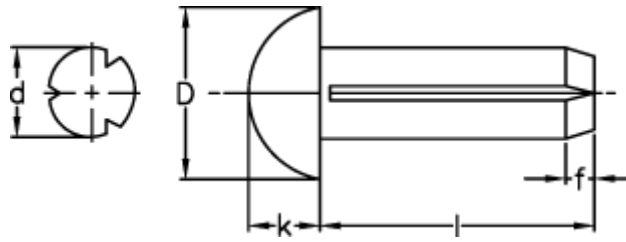

Article number: 08842206

Description: KLEE Slotted rivet N4 2x8, steel
DIN 1476/DIN-EN-Norm 28 746

Measures

D	= 3.5
d	= 2.0
f	= 0.5
k	= 1.2
Length	= 3-10